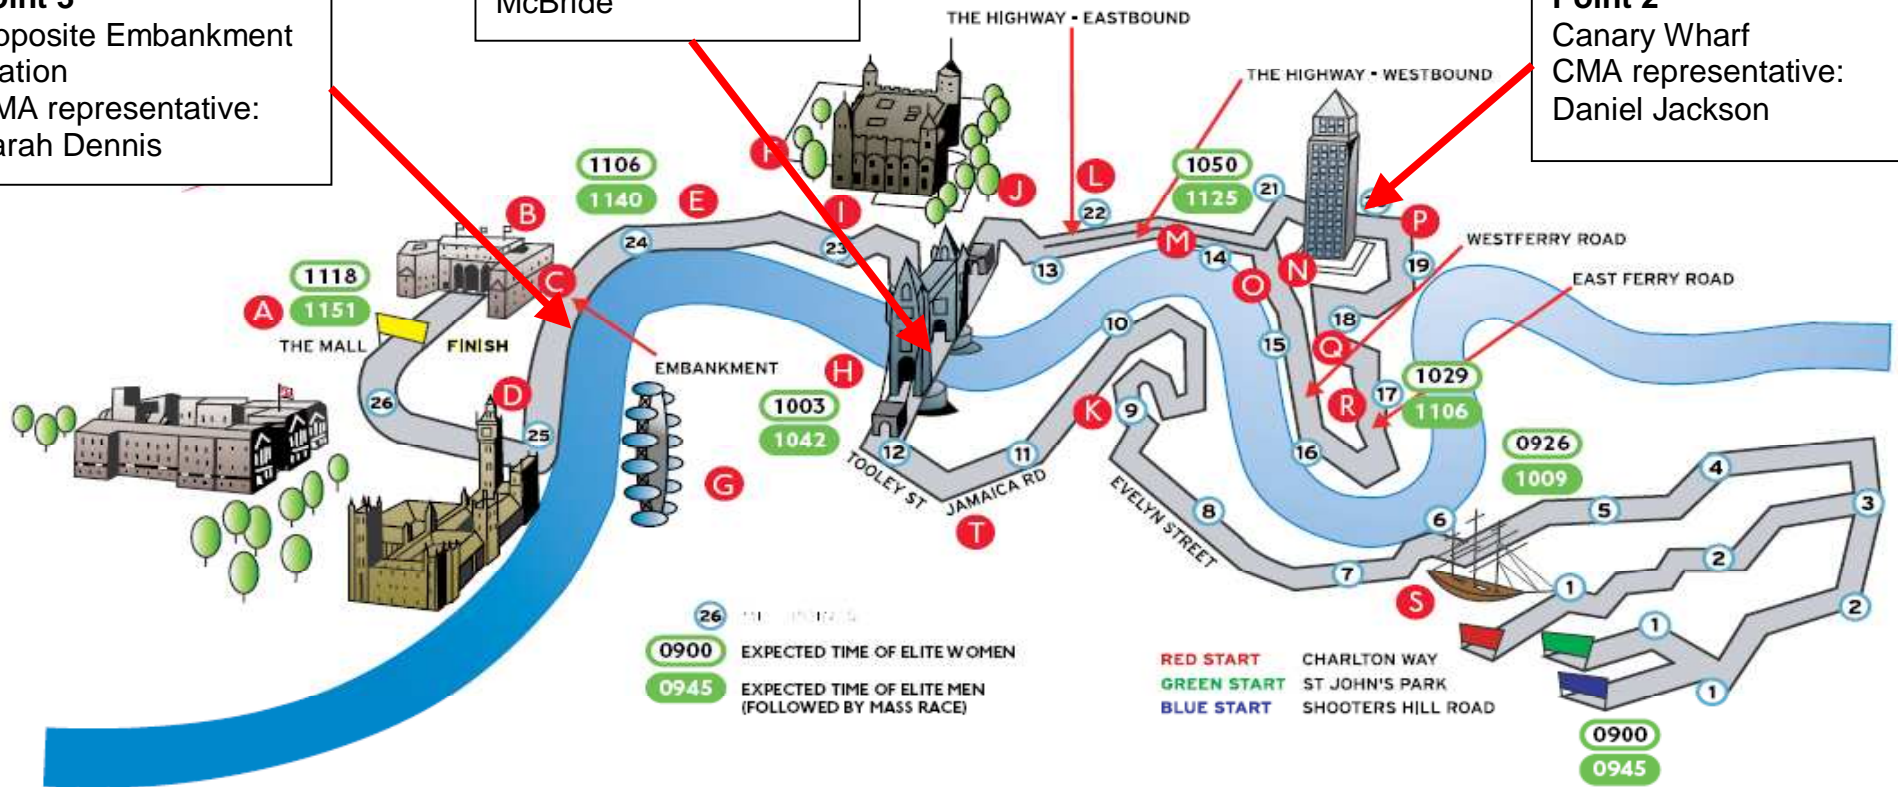

2009 London Marathon CMA supporter locations

Point 3
Opposite Embankment Station
CMA representative:
Sarah Dennis

Point 1
Tower Bridge
CMA representatives:
Robert Hall & Peter
McBride

Point 2
Canary Wharf
CMA representative:
Daniel Jackson

- A Green Park
- B Charing Cross
- C Embankment
- D Westminster
- E Temple
- F Mansion House
- G Waterloo

- H London Bridge
- I Monument
- J Tower Hill/
Tower Gateway
- K Canada Water
- L Shadwell
- M Limehouse

- N Canary Wharf
- O Westferry
- P Poplar
- Q Crossharbour
- R Mudchute
- S Cutty Sark
- T Bermondsey